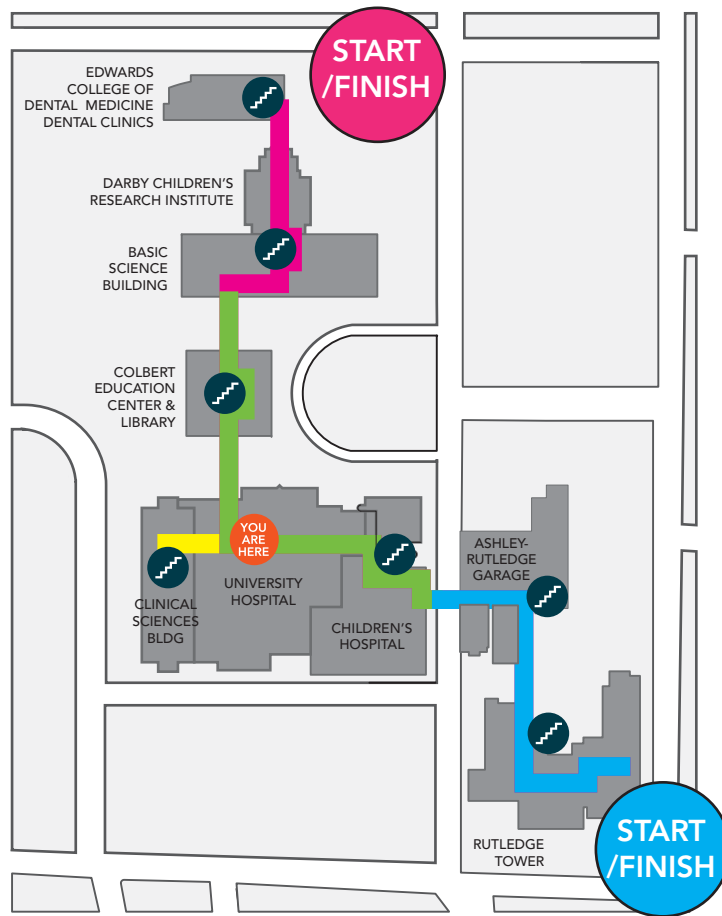

# WELLNESS WALK

## MAP KEY:

-  YOU ARE HERE
-  0.15 miles  
Dental Clinics Building  
Darby Children's Research Institute  
Basic Science Building
-  0.20 miles  
Colbert Education Center & Library  
University Hospital  
Children's Hospital
-  0.15 miles  
Ashley-Rutledge Garage  
Rutledge Tower
-  Corridor to Stairwell for "Flight For Fitness"  
(Clinical Sciences Building.)
-  Stairwell access to the Wellness Walk

Located on the second floor connector.

An indoor exercise route to help you add years to your life, and life to your years!

The Greenberg Greenway is a series of greenscapes and inviting spaces for exercise and other health-promoting activities. Named in honor of former MUSC President, Dr. Raymond Greenberg, it reflects his accomplishments and passions while at MUSC. Look for this logo across the MUSC campus to identify the components.